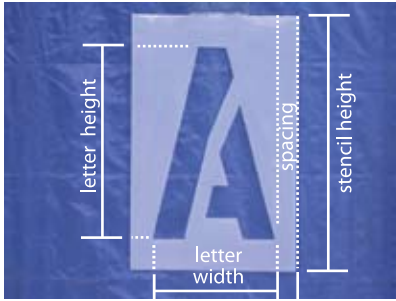

AsphaltSealing.com
425.814.0843

Stencil Dimensions and Specifications

5/10/10

Alphabet	Stencil Height	Stencil Width	Stroke	Spacing	Letter Height	Letter Width
6"	15 1/16"	5 1/6"	1 1/16"	5 5/8"	6 1/8"	3 7/8"
12"	26 3/16"	10 1/4"	2 1/8"	1 1/4"	12 1/16"	15 1/4"
18"	24"	15 3/4"	3"	2"	18"	11 3/8"
24"	30"	21 1/2"	4 1/8"	3 1/8"	24 1/8"	15 1/2"
36"	43 7/8"	29 1/2"	6 1/4"	3"	36"	23 1/4"
48"	55 5/8"	39 1/4"	8"	4"	47 3/4"	31 1/4"

Numbers	Stencil Height	Stencil Width	Stroke	Spacing	Num. Height	Num. Width
6"	15 1/16"	5 1/6"	1 1/16"	5 5/8"	6 1/8"	3 7/8"
12"	26 3/16"	10 1/4"	2 1/8"	1 1/4"	12 1/16"	15 1/4"
18"	24"	15 3/4"	3 1/8"	2"	18"	11 5/8"
24"	29 3/4"	21 3/8"	4 1/8"	2 7/8"	24"	15 1/2"
36"	43 5/8"	29 1/2"	6 1/8"	2 7/8"	36"	23 1/2"
48"	55 5/8"	39 1/4"	8"	4"	47 3/4"	31 1/4"

	Stencil Height	Stencil Width	Stroke	Spacing	Item Height	Item Width
Compact	45 3/4"	14"	1 1/16"	6 3/16"	6"	4"

Visitor	Stencil Height	Stencil Width	Stroke	Spacing	Item Height	Item Width
6"	40 9/16"	13 1/2"	1"	5/8"	6"	4"
8"	50 1/4"	16 1/16"	1 3/8"	7/8"	8"	5 1/8"

	Stencil Height	Stencil Width	Stroke	Spacing	Item Height	Item Width
Bicycle	65 3/4"	42"	2"	2"	53 3/8"	30"

	Stencil Height	Stencil Width	Stroke	Spacing	Item Height	Item Width
12" Stop	20 1/16"	48 5/8"	2 1/16"	6 1/16"	12"	7 3/4"
48" Stop	56"	38"	8 1/4"	4"	48"	31"